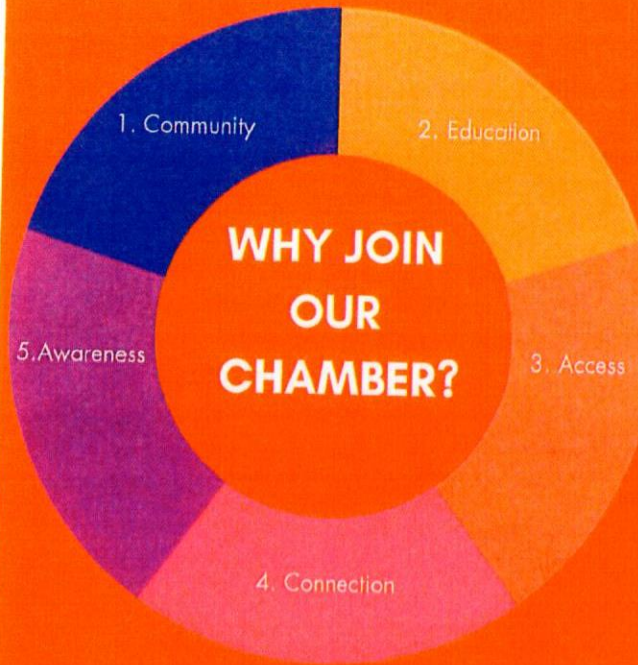

An economic feasibility study, conducted as part of the Mayor's Southern Dallas Task Force show Dallas' greatest opportunity for growth in the next 20 years lied within its Southern sectors.

Mayor Mike Rawlings publicly unveiled the City of Dallas' commitment to investing over 800 million dollars into the Southern sectors of Dallas in the decade to come.

Lead by a new generation of dedicated, caring, passionate individuals, Southeast Dallas is poised for the type of growth and revitalization that only comes around once in a lifetime.

The Southeast Dallas Chamber of Commerce
The Power To Connect Business & Community

LIVE WORK PRAY PLAY

PHONE
(214) 398-9590

ADDRESS
P.O. Box 170132
Dallas, TX 75217

E-MAIL
info@sedcc.org

www.sedallaschamber.org/

 facebook.com/Southeastchamber

THE POWER TO CONNECT BUSINESS AND COMMUNITY

"I'm proud to represent this district, and to be a part of the great things that are happening in Southeast Dallas. The Southeast Dallas Chamber of Commerce is a champion for successful businesses and a thriving community. Get connected, get involved, and help us make a difference. *Joining the SEDCC was the first thing I did when I opened my business in the mid 1980's.*

*The Honorable Rick Callahan
Council Member, District Five*

- 1** The opportunity to make a difference and contribute to philanthropic endeavors in your own backyard.
- 2** Impact tomorrow's workforce through mentoring and scholarships.
- 3** Meetings with local officials, legislators, guest speakers, neighborhood crime watches, and exclusive opportunities to promote your business.
- 4** Establish relationships with other business owners in the community, customers, and fellow Southeast Dallas Citizens.
- 5** Know what's going on in your community. Gain special insight on upcoming projects and initiatives, and how they will affect your business.